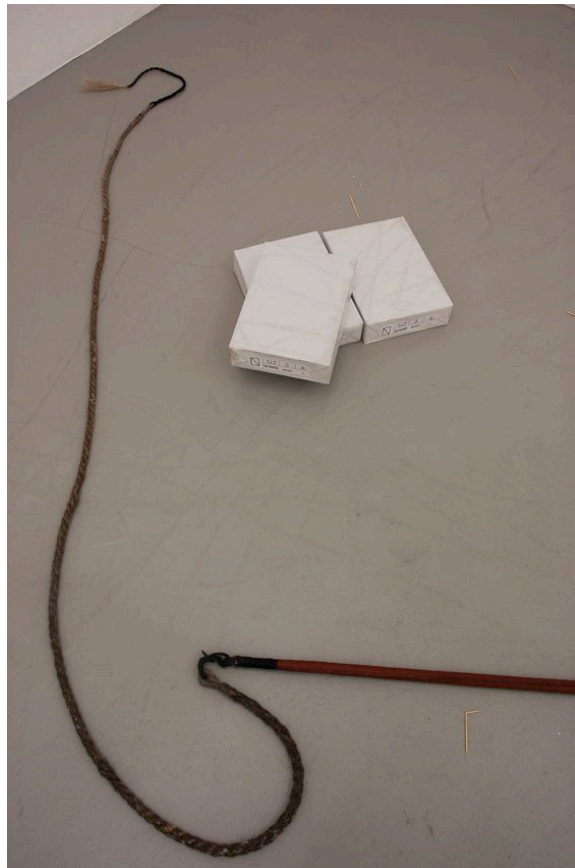

The Hut Project, *It's Not You, It's Me*, 2008, detail, works by Limoncello artists, dimensions variable